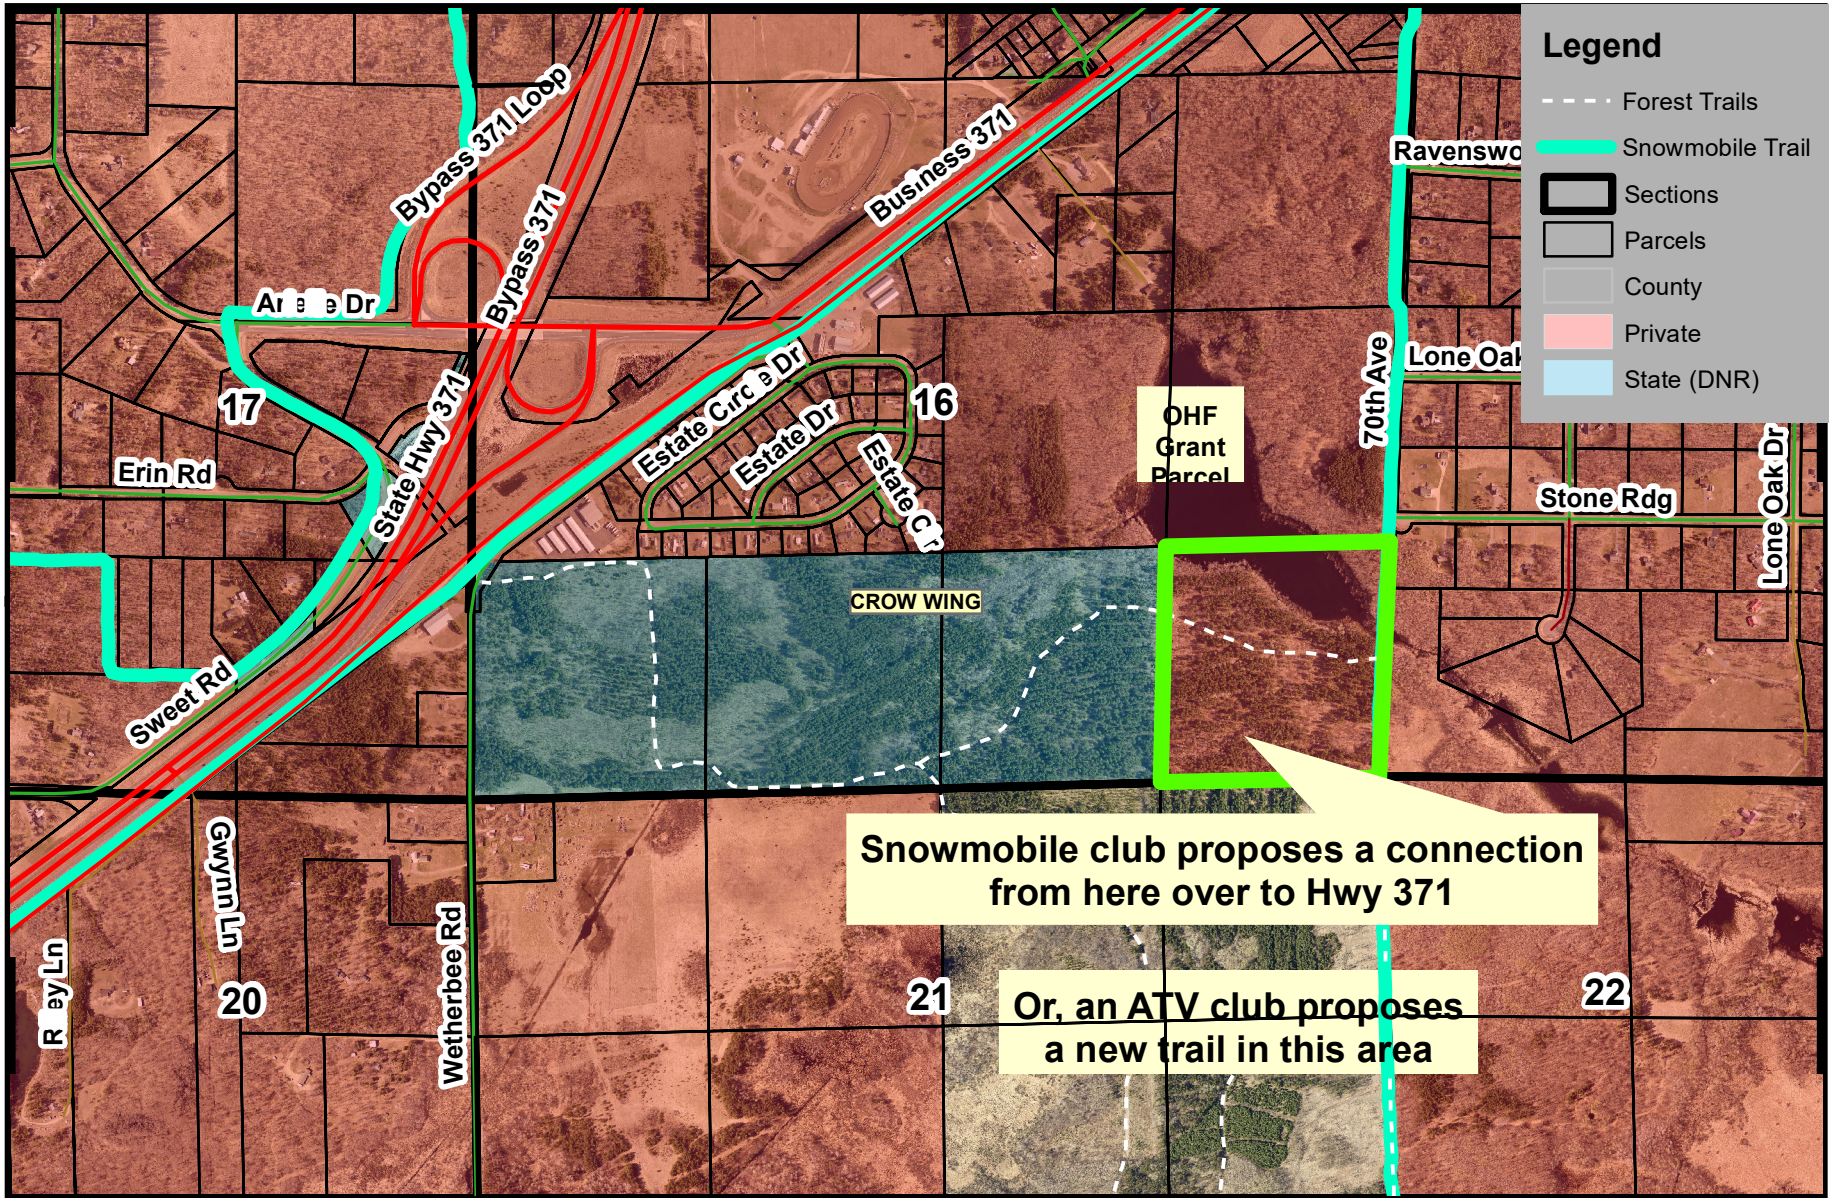

Crow Wing Township - 40 acres

1 inch = 1,079 feet